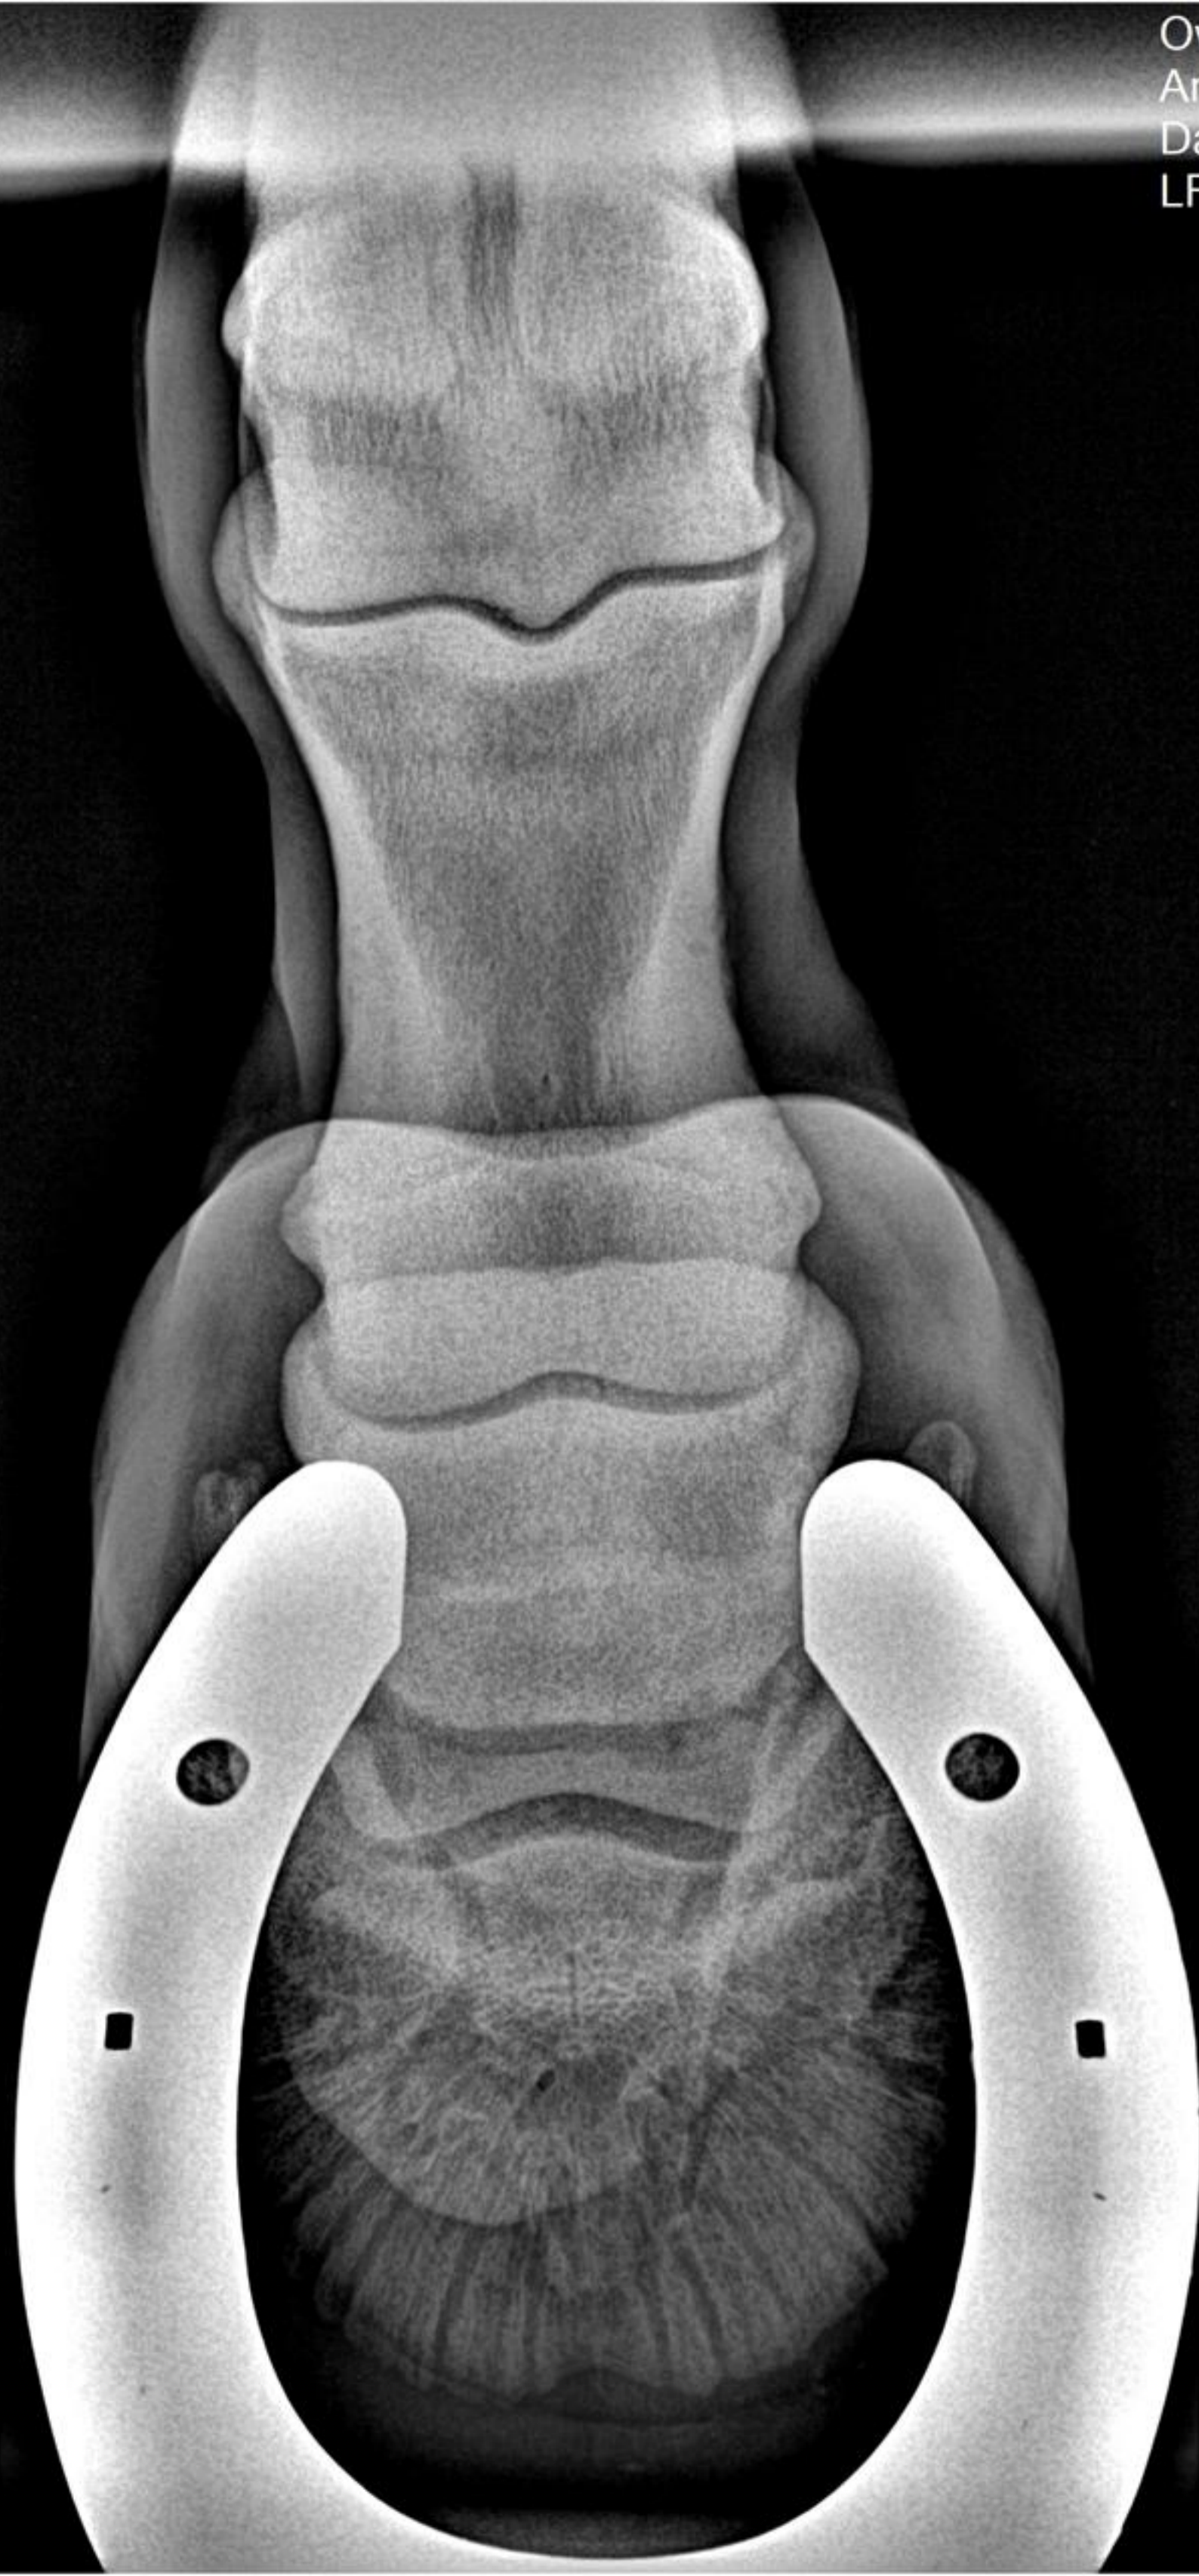

Owner: LEILÃO DO G
Animal: GUIDANY BR
Date: 8-May-2024 09:40:47
RF Foot Lateral

Owner: LEILÃO DO G
Animal: GUIDANY BR
Date: 8-May-2024 09:42:50
LF Foot Lateral

Owner: LEILÃO DO G
Animal: GUIDANY BR
Date: 8-May-2024 09:40:58
RF Foot Lateral

Owner: LEILÃO DO G
Animal: GUIDANY BR
Date: 8-May-2024 09:41:28
RF Foot Lateral

Owner: LEILÃO DO G
Animal: GUIDANY BR
Date: 8-May-2024 09:41:40
RF Foot Lateral

Owner: LEILÃO DO G
Animal: GUIDANY BR
Date: 8-May-2024 09:43:05
LF Foot Lateral