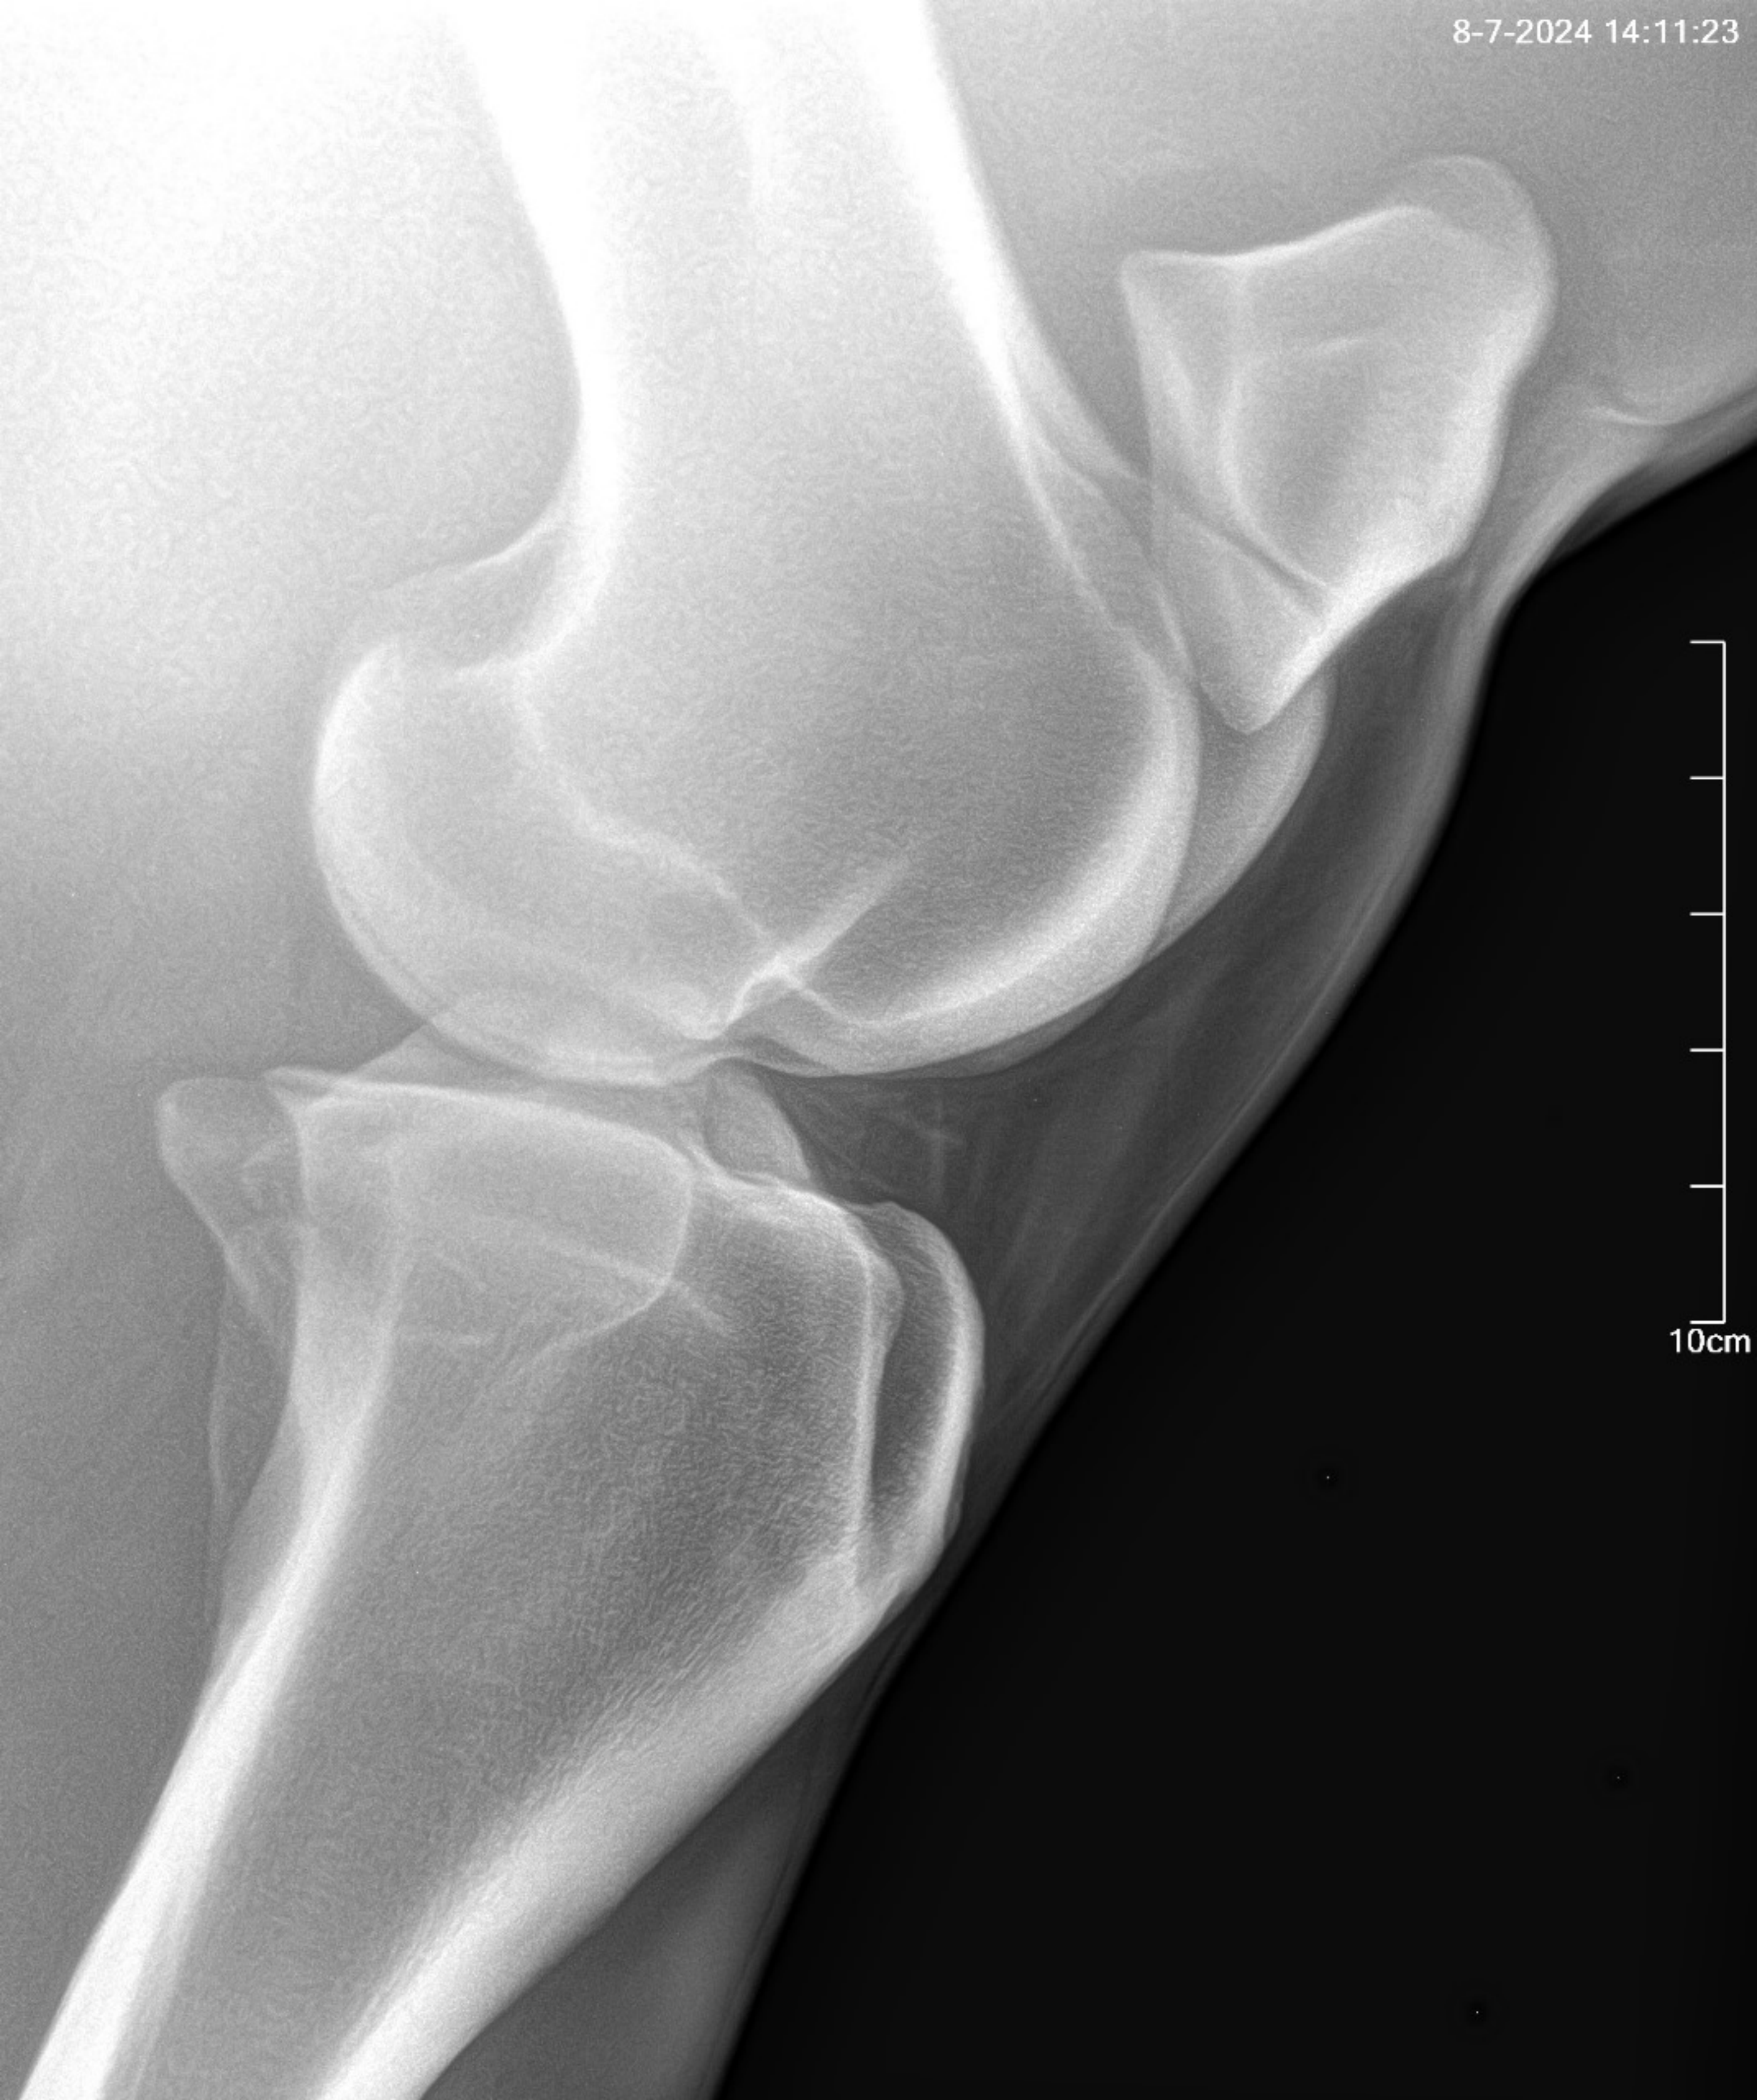

Best Colours DC

8-7-2024 14:22:01

Casco DP 65° DIR

10cm

PATELA LM ESQ

10cm

Best Colours DC

8-7-2024 14:07:51

Tarso DLPMO ESQ

10cm

10cm

10cm

10cm

10cm

10cm

Best Colours DC

8-7-2024 14:15:45

Casco LM ESQ

10cm

10cm